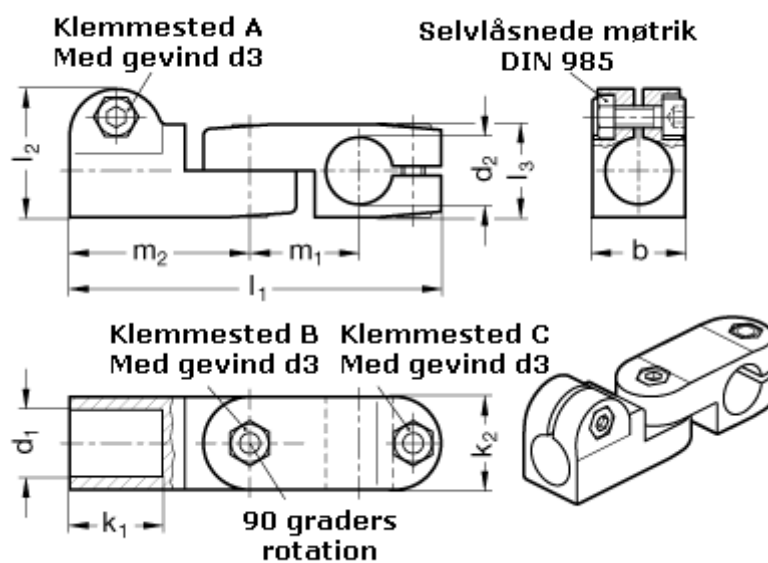

Article number: 20287B18B142SW

Description: E+G swivel clamp
GN287-B18-B14-2-SW

Measures

$b = 25$	$m_1 = 29.5$
$d_1 = B18$	$m_2 = 48.5$
$d_2 = B14$	
$d_3 = M 6$	
$k_1 = 25$	
$k_2 = 25$	
$l_1 = 100$	
$l_2 = 34.5$	